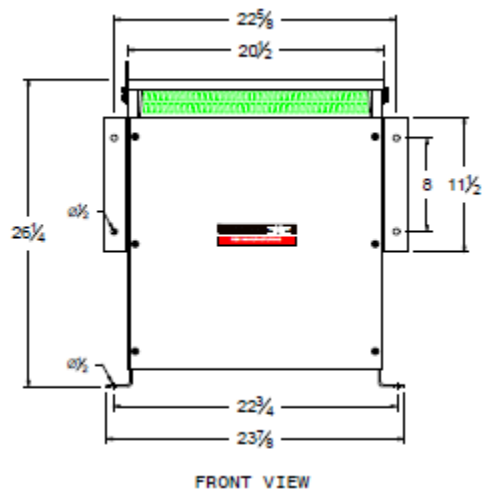

### FEATURES

Primary Input voltages:  
570 to 630 volts, 3 phase Delta  
Secondary Output Voltages:  
480 volts 3 phase wye  
277 volts 1 phase

CSA Enclosure:  
Type 3R (NEMA 3R)  
Indoor/Outdoor Ventilated

Weight: 385 lbs

Dimensions: 24"W x 21"L x 27"H

2004 Howard Lane Austin TX, 78728 Office (877) 288-4482 Fax (512) 251-3315